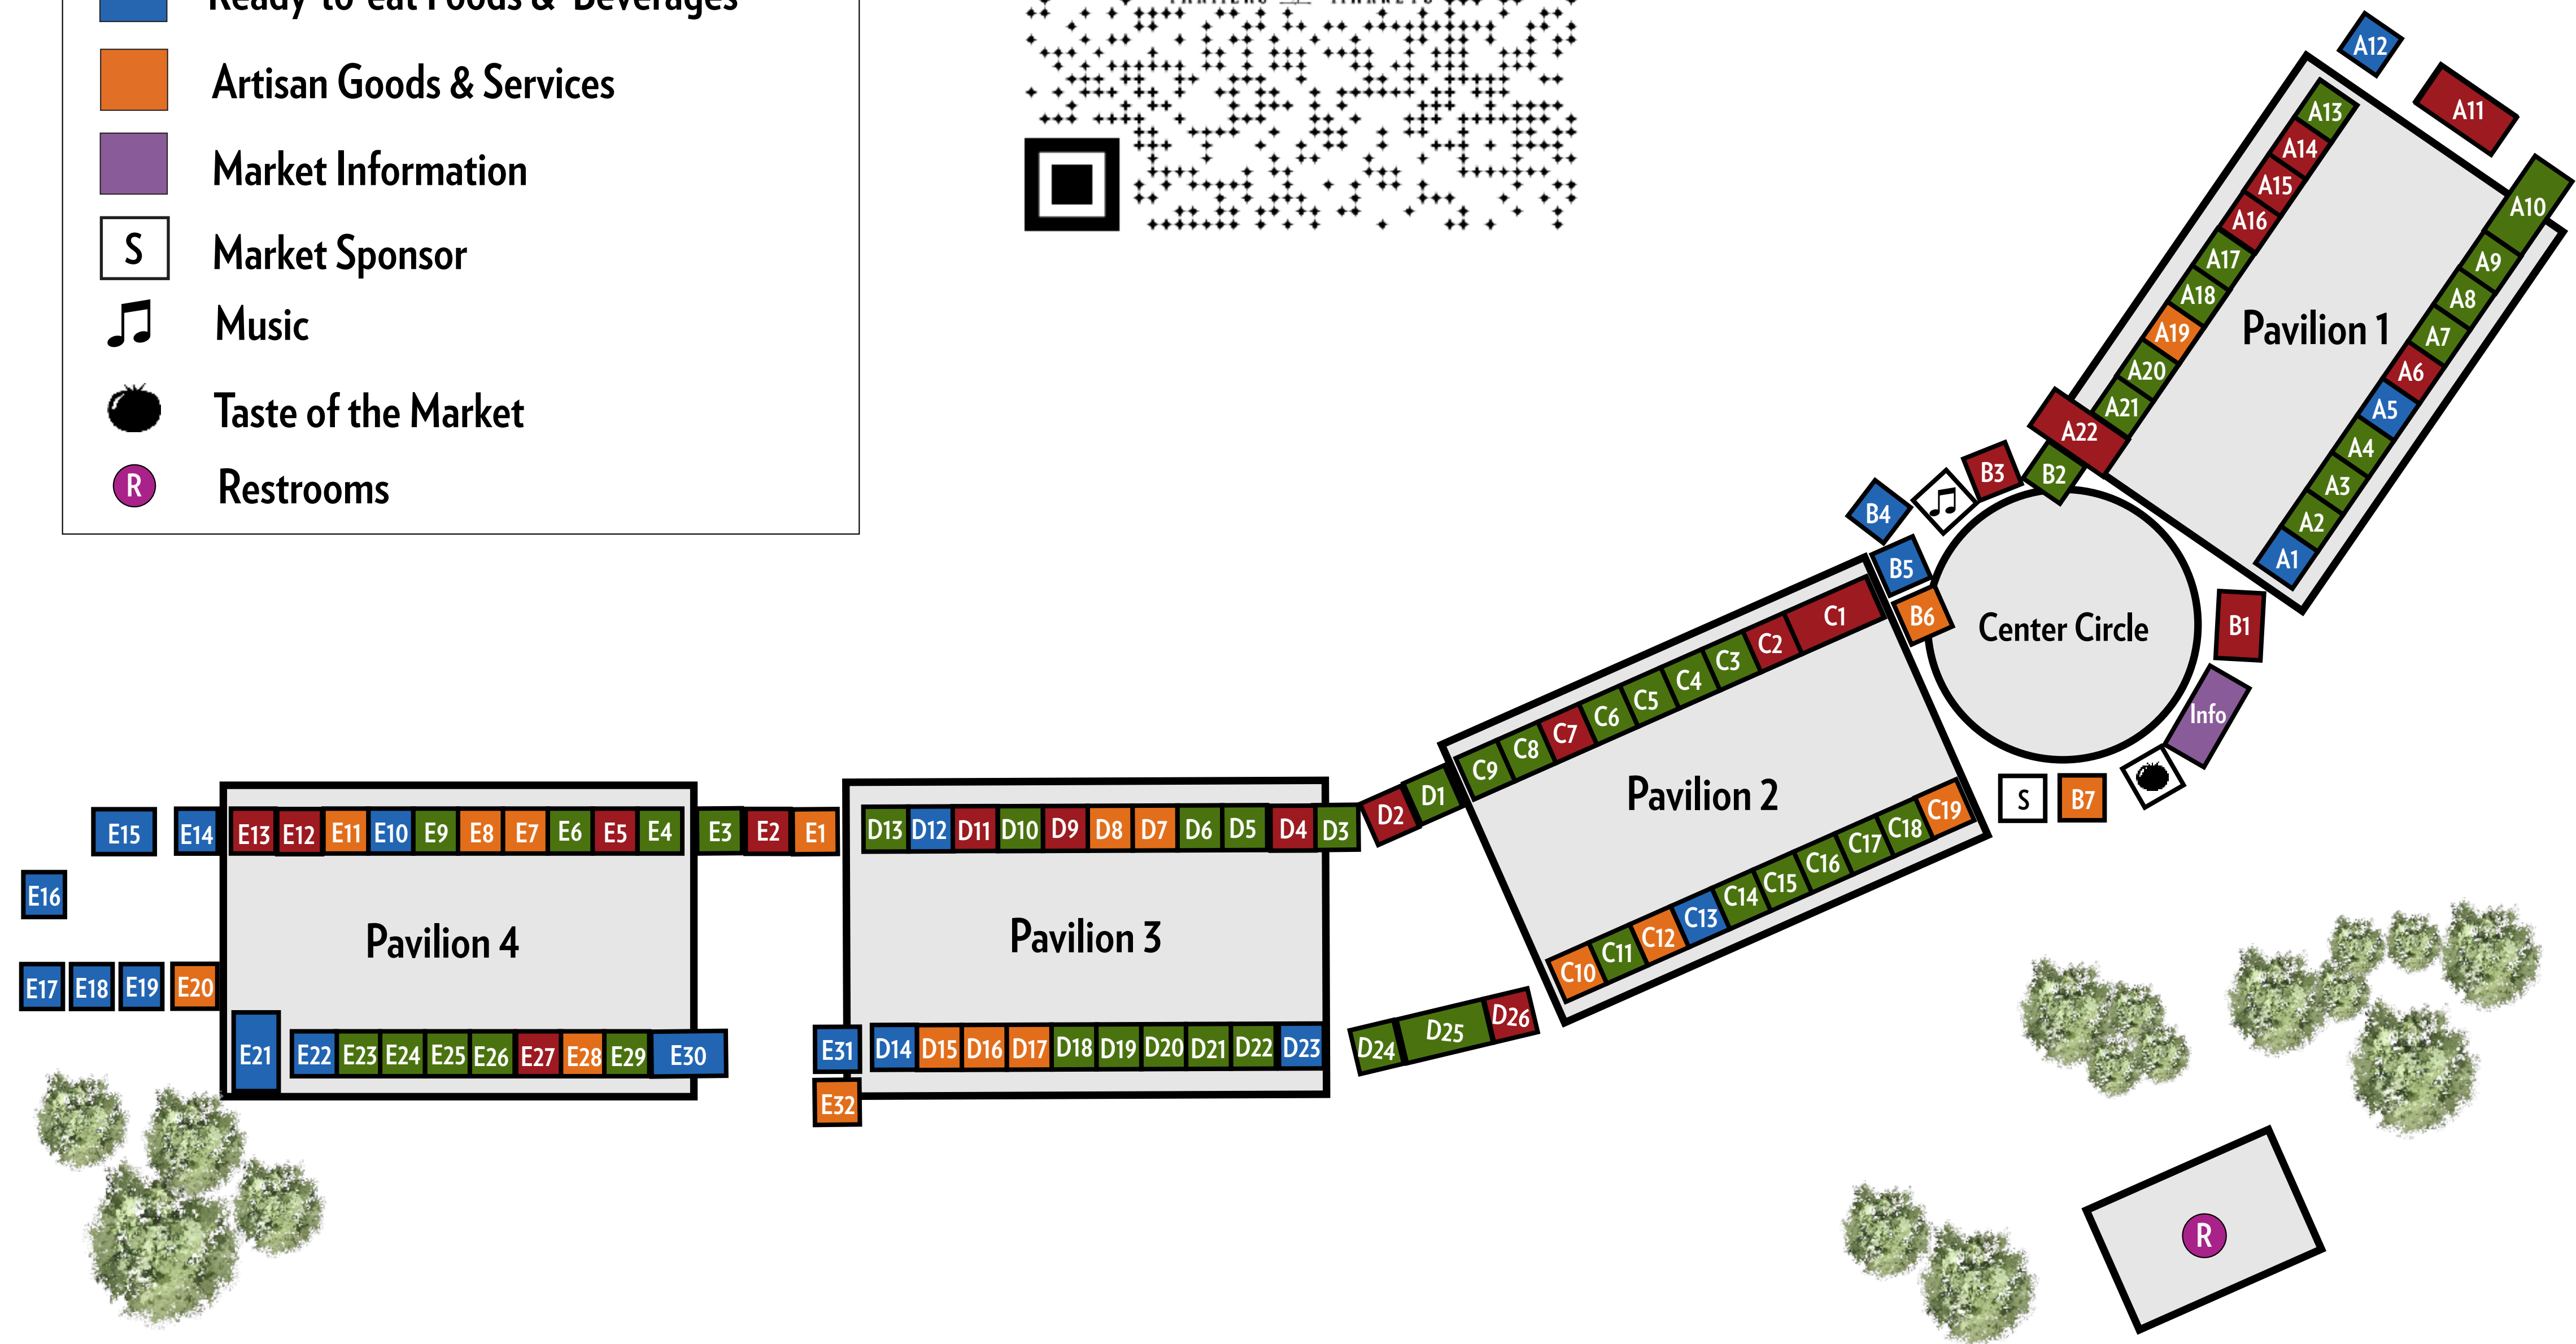

LEGEND

- Farmers
- Producers, Ranchers, Bakers, etc.
- Ready-to-eat Foods & Beverages
- Artisan Goods & Services
- Market Information
- S Market Sponsor
- ♪ Music
- 🍷 Taste of the Market
- R Restrooms

FARMERS	
Aravaipa Creekside Growers	C1
Arid Adaptations Nursery & Farm	D2
Awareness Ranch	C7
Backyard Gardening & Growing	D4
Campo Bonito Farm	E2
Careless Coyote	E5
Cochise Family Farm	E13
Desert Pearl Mushrooms	A15
Desert Treasures Citrus	A14
Firesky Farm	D11
High Energy Agriculture	D9
Holocene Farm	B1
La Oesta Gardens	D26
Leapin' Lizard Acres Farm	A6
Nido Farms	C2
Richcrest Farms	A22
Robbs Family Farm	A16
Sleeping Frog Farms	A11
SouthWinds Farm	B1
Tomato Family	B3
Wild Child Gardens	E27
PRODUCERS	
Diamond Z Eggs	A13
Golden Rule Dairy	A22
Mustang Mountain Eggs	C9
Native Seed/SEARCH	E4
Southwest Bee Supply	E3
Terry's Apiaries	A21
RANCHERS & FISHERMAN	
Heartquist Hollow Family Farm	C5
L&B Farm	D5
Patagonia Meat Co.	A13
San Rafael Valley Grass-Fed Beef	C3
Top Knot Farms	B2
White Cane Sockeye Salmon	A4

BAKERS	
Big Skye Bakers	A2
Café Francais	D3
Cottontail Fields Bakery	D1
Green Heart Bakery	A18
Holy Focaccia	C15
Katerina's Original Greek	E10
Natalka-Ukrainian Bakery	D10
Nourish Bakehouse	C18
Queen B's Royal Banana Bread	E23
Redondo's Mexican Bakery	E25
Salima's Central Asian Bakery	A7
BEVERAGES	
Adventure Coffee Roasting	A1
Howdy Juicy	C11
Transit Tea	A5
Yellow Brick Coffee	D12
HEALTH & WELLNESS	
Clinical Alchemy	E28
Desert Alchemist	D8
Elysium Botanicals	D24
Living Immunity	C12
Nature's Remedy In the Raw	D21
Peppermint Jim	D17
Prickly Paradise Elderberry	C17
Togetherness Fire Cider	E29

FOOD PRODUCTS	
Belicious Waffles	E26
Better than Provisions	E9
Cream City Market	ASK
Dirty T Tamarindo	D22
Dottie's Toffee	D19
Durazo's Poco Loco Salsa	C6
Gibson Spice Rack	E6
Happy Kimchi	D14
Incredible Snacks	D25
Jack & the Bean Soup	A17
Lasagna & More	D6
Local Southwest	D13
Lavender Hills Farm	C14
Monsoon Chocolate	C16
Mouth of the South Salsa	A8
My Rawsome Foods	A3
Papa Mike's Jerky	C8
Queen Ceviche	D18
Red's Roasters	A10
Sonoran Sweetery	E24
The Spice Jam	D20
Tortilleria Arevalo	C4
Tucson Chocolate Factory	A9
We-B-Jamin	A20

READY-TO-EAT FOODS	
Belicious Waffles Food Truck	E18
Bella's Mediterranean	E14
Ceres Pasta	ASK
Churros Inzunza	B5
CJ's Navajo Frybread Co	E16
Curry Pot	E17
Del Cielo Tamales	E30
Eatgypt	C13
Elif Gozleme	D23
Fiamme Pizza Napoletana	A12
La Chaiteria	ASK
Mi Salsa Burritos	E31
Pastizzi Express	E19
Planet of the Crepes	E15
Purple Tree Organic Açaí	B4
Selena's Salvadorian Food	E21
Taste of Maine Lobster Rolls	E22
HOME & GARDEN	
BJ's Hand-Cranked Socks	B6
Clay Dogs	D15
Copper Hummingbird	E8
El Mesquite Custom Woodworks	E11
Inch by Inch Worm Castings	D16
Judy Mohr Pottery	E1
Leather & Things Co	E20
Pima County Master Gardeners	B7
SOAPS & LOTIONS	
Alpine Goat Girl	A19
Arizona Soap Company	E7
Experience Ancient Seas	C19
Wolf Den Soap	C10
PETS	
Prancing Pet Bakery	D7
SERVICES	
Iverson Sharpening	E32

Thank you for eating and shopping local!