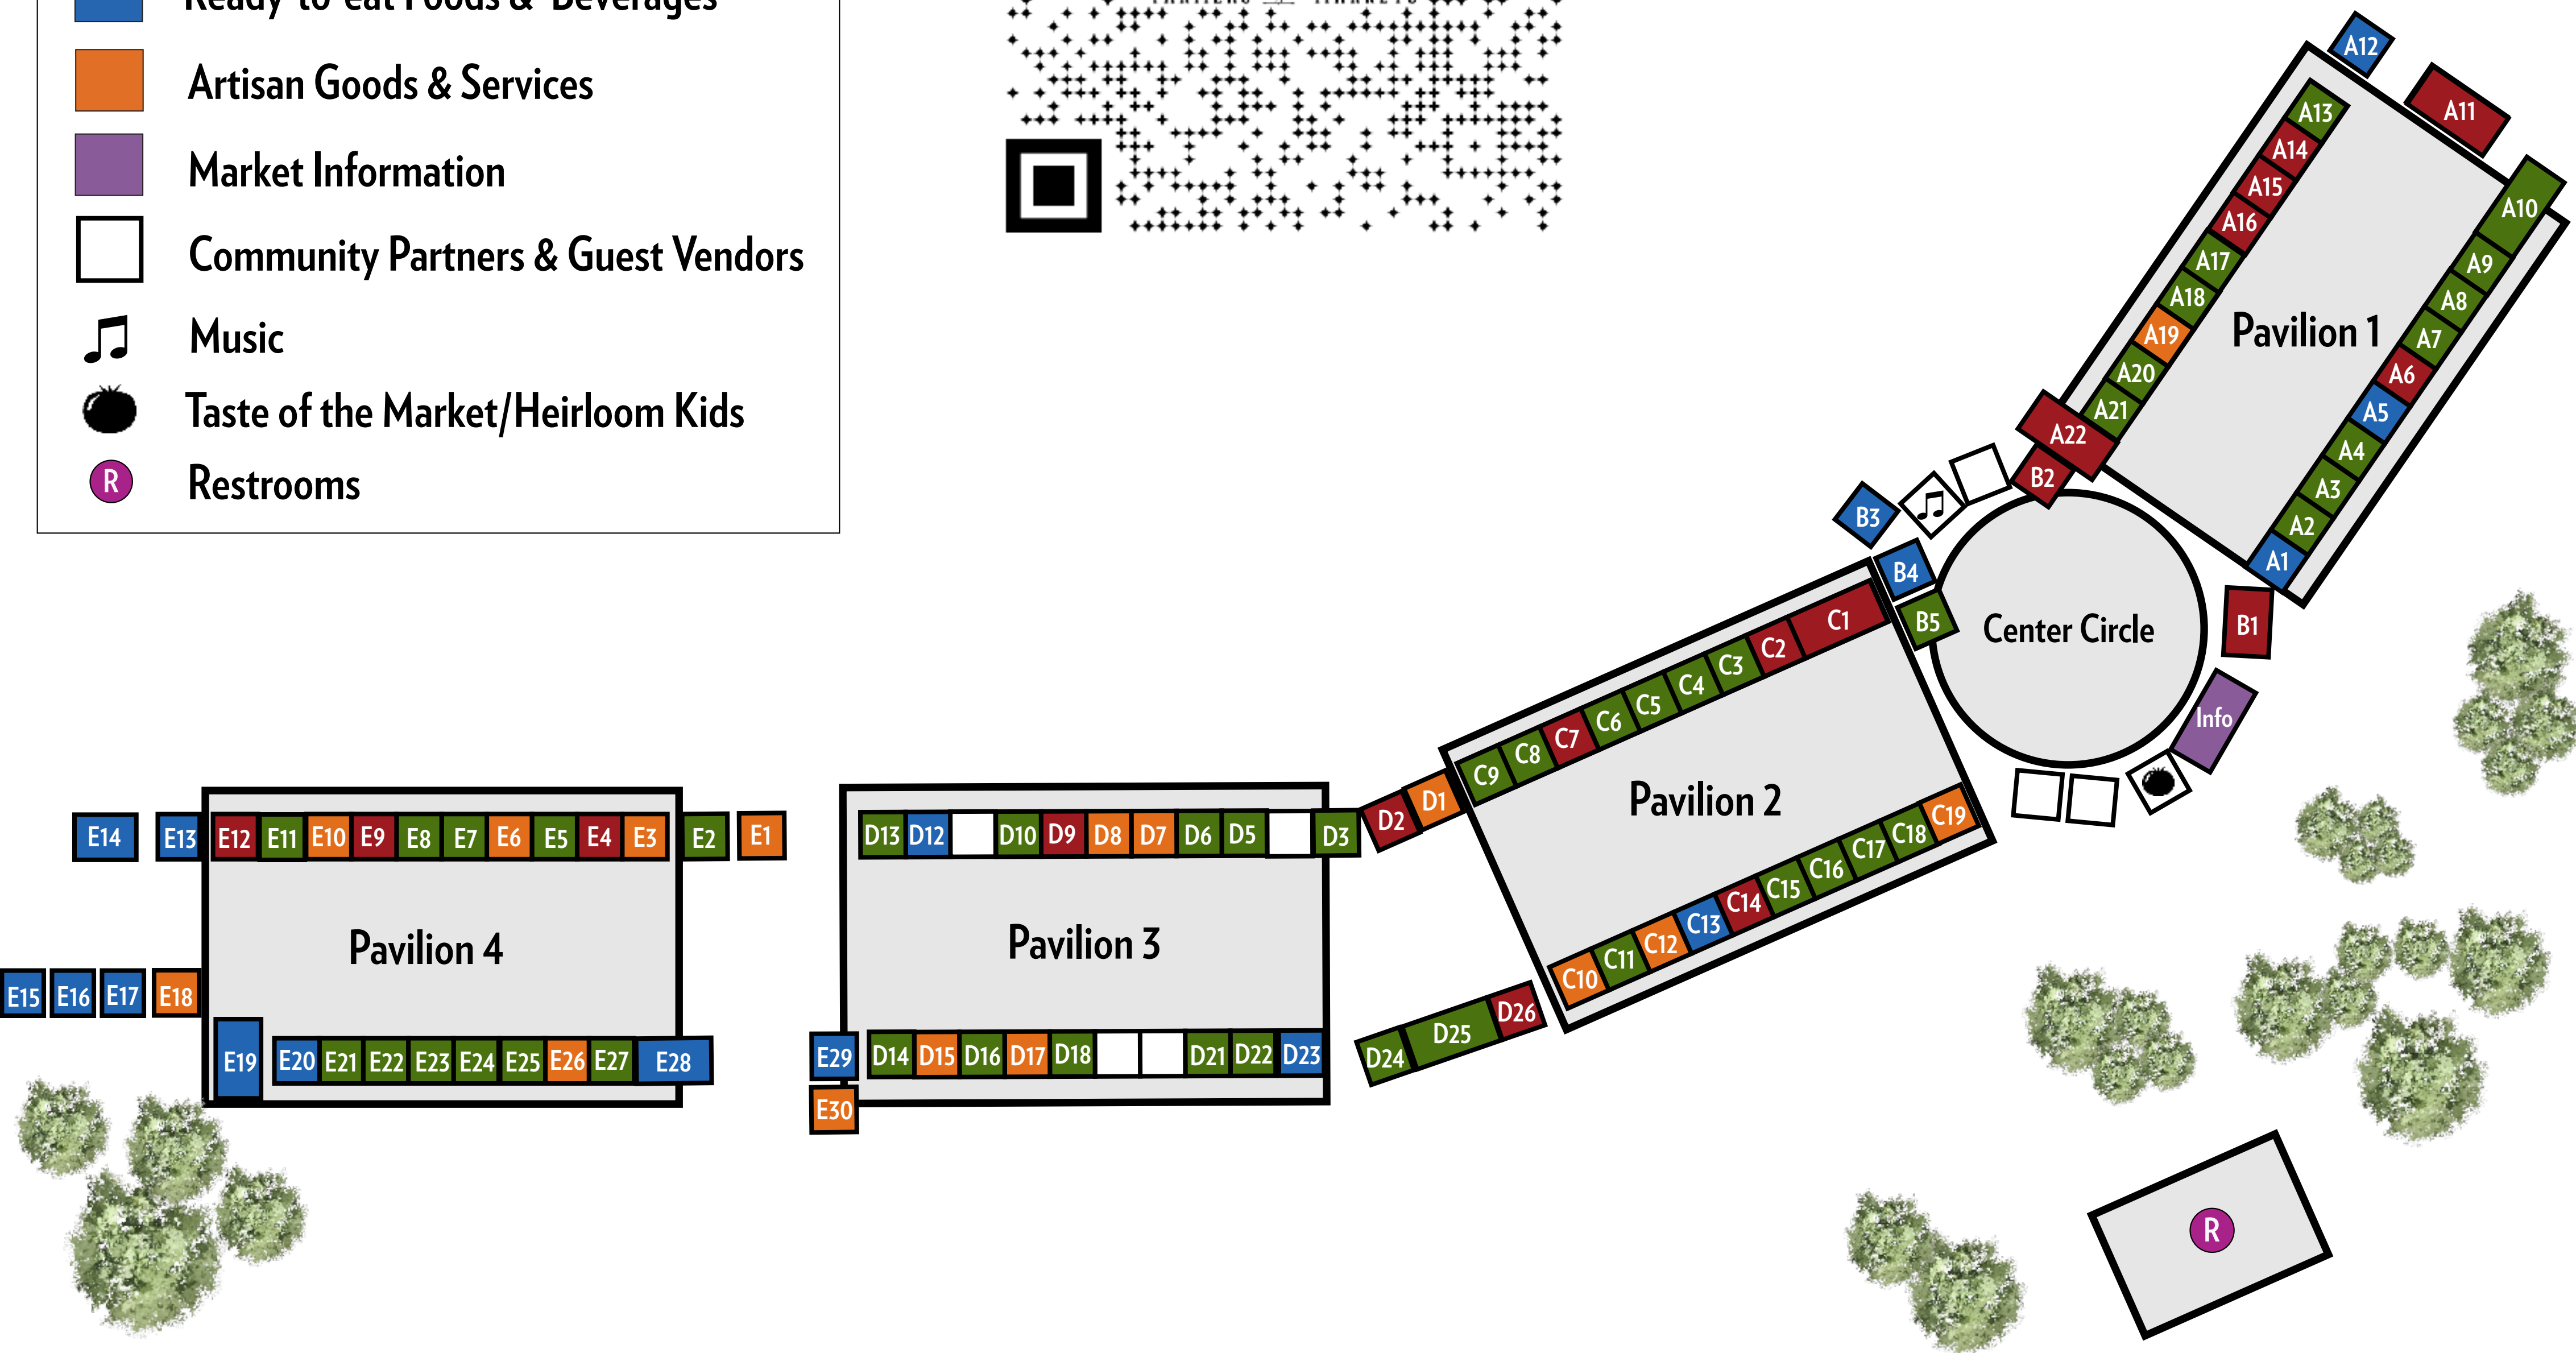

RILLITO PARK FARMERS MARKET

FARMERS	
Aravaipa Creekside Growers	C1
Arid Adaptations Nursery & Farm	B2
Awareness Ranch	C7
Backyard Gardening & Growing	ASK
Careless Coyote	E4
Cochise Family Farm	E12
Desert Pearl Mushrooms	A15
Desert Treasures Citrus	A14
Firesky Farm	C14
High Energy Agriculture	D9
La Oesta Gardens	D26
Leapin' Lizard Acres Farm	A6
Nido Farms	C2
Richcrest Farms	A22
Robbs Family Farm	A16
Sleeping Frog Farms	A11
SouthWinds Farm/Holocene Farm	B1
Tomato Family	D2
Wild Child Gardens	E9
PRODUCERS	
Diamond Z Eggs	A13
Golden Rule Dairy	A22
Mustang Mountain Eggs	C9
Southwest Bee Supply	E2
Terry's Apiaries	A21

RANCHERS & FISHERMAN	
Heartquist Hollow Family Farm	C5
L&B Farm	D5
Patagonia Meat Co.	A13
San Rafael Valley Grass-Fed Beef	C3
Top Knot Farms	B5
White Cane Sockeye Salmon	A4
BAKERS	
Ancient Grains Bakehouse	C18
August Rhodes Bakery	D3
Big Skye Pies	A2
Churros Inzunza	B4
Dirt Lady Bread	E11
Green Heart Bakery	A18
Holy Focaccia	C15
Katerina's Original Greek	E7
Nataalka - Ukrainian Bakery	D10
Queen B's Royal Banana Bread	E21
Redondo's Mexican Bakery	E23
Salima's Central Asian Bakery	A7
BEVERAGES	
Adventure Coffee Roasting	A1
Howdy Juicy	C11
Transit Tea	A5
Yellow Brick Coffee	D11
HOME & GARDEN	
Clay Dogs	D15
Copper Hummingbird	E3
El Mesquite Custom Woodworks	E10
Judy Mohr Pottery	E1
Leather & Things Co	E18
Thomas Freund Woodworks	D1

FOOD PRODUCTS	
5th Dimension Foods	C16
Belicious Waffles	E24
Better than Provisions	E8
Dirty T Tamarindo	D22
Dottie's Toffee	D16
Durazo's Poco Loco Salsa	C6
Gibson Spice Rack	E5
Happy Kimchi	D14
Incredible Snacks	D25
Jack & the Bean Soup	A17
Lasagna & More	D6
Local Southwest	D13
Monsoon Chocolate	E25
Mouth of the South Salsa	A8
My Rawsome Foods	A3
Nouveau Quiche	D20
Papa Mike's Jerky	C8
Queen Ceviche	D18
Red's Roasters	A10
Sonoran Sweetery	E22
Tortilleria Arevalo	C4
Tucson Chocolate Factory	A9
We-B-Jamin	A20